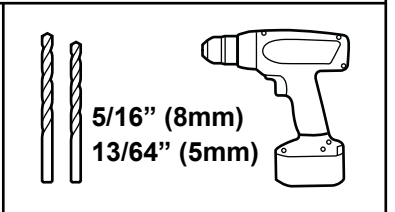

REAR SPLASH GUARDS

JEEP GRAND CHEROKEE 3-ROW

www.mopar.com

1

2

3

4

5